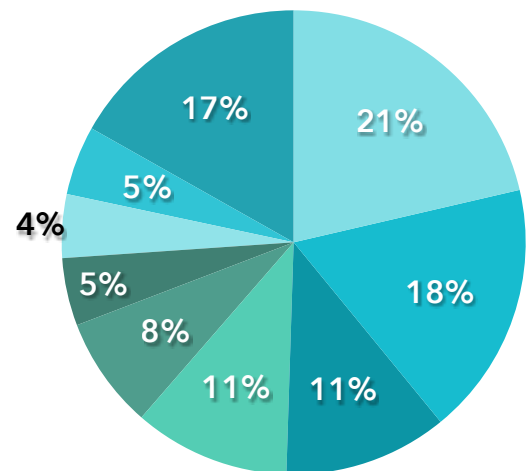

Where does Raeford Work?

- Retail Trade Industry
- Educational Service Industry
- Health Care and Social Assistance Industry
- Manufacturing Industry
- Accommodation and Food Services Industry
- Waste Management Services Industries
- Public Administration
- Transportation and Warehousing, and Utilities
- Other