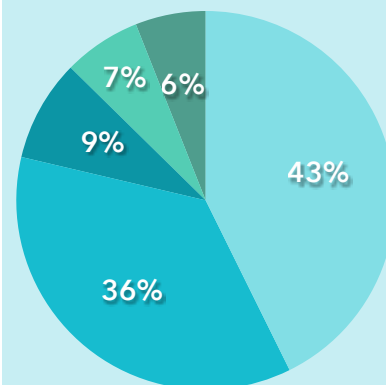

The Raeford Community

- Black or African American
- White
- Some Other Race
- Two or More Races
- American Indian

All Roads Lead to Raeford

Sitting west of Fayetteville with direct access to Fort Bragg, Raeford is experiencing exponential growth.

Raeford is the county seat for Hoke County, the second fastest growing county in North Carolina. New families looking for a safe, affordable, and quieter area are finding their new home in Raeford. Hoke county's population has grown 19% since 2010 and new developments continue to pop up in the area!

1

FRIENDLY

Ranked #5 Most Diverse Suburb in North Carolina your new neighbors are excited for new people and things!

2

ACCESSIBLE

Raeford sits halfway between many areas of work and regional destinations. Raeford is also prioritizing infrastructure upgrades.

3

KIND

Raeford has the charm of small town with a down to earth feel. Come for a visit and stay for the Kingdom!

215 days

104 days

90.5°

31.3°