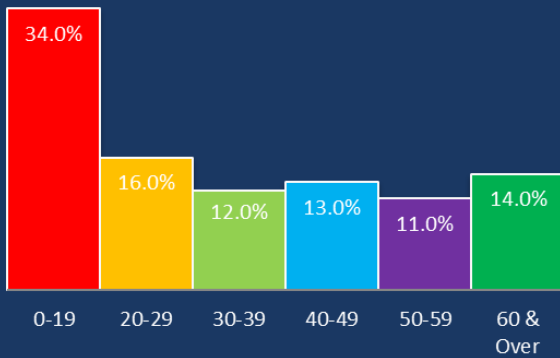

CITY OF LAREDO TEXAS

South Texas Presbytery Church Plant

Presbyterian Church in America

Laredo Statistics

US Census Bureau, 2022 ACS

Population:	254,041
Median Household Income:	\$59,751
Median Home Value:	\$157,400
Median Rent:	\$866
Poverty Rate:	20.1%
Crime Rate:	167.2

US Average is 254.8 (2020, city-data.com)

Age Demographics

Median age: 30.2

Racial/Ethnic Diversity

Religious Preference

BestPlaces.net, Webb County

Laredo, Texas is the largest and most active port of entry to the United States in the Rio Grande Valley. Laredo has a dominant Hispanic influence with a large middle class and a much larger working class, but many have low incomes and there is considerable poverty or near-poverty conditions.