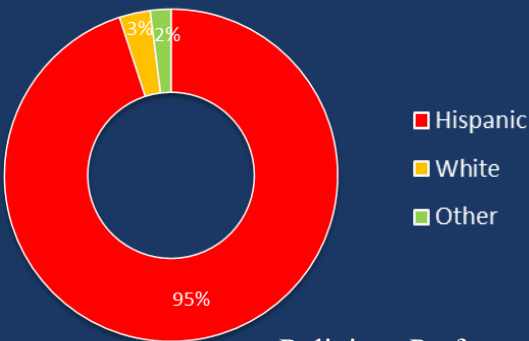

CITY OF LAREDO TEXAS

South Texas Presbytery Church Plant

Presbyterian Church in America

Laredo Statistics

US Census Bureau, 2022 ACS

Population:	254,041
Median Household Income:	\$59,751
Median Home Value:	\$157,400
Median Rent:	\$866
Poverty Rate:	20.1%
Crime Rate:	167.2

US Average is 254.8 (2020, city-data.com)

Age Demographics

Median age: 30.2

Racial/Ethnic Diversity

Religious Preference

BestPlaces.net, Webb County

Laredo, Texas is the largest and most active port of entry to the United States in the Rio Grande Valley. Laredo has a dominant Hispanic influence with a large middle class and a much larger working class, but many have low incomes and there is considerable poverty or near-poverty conditions.

Laredo is a largely Catholic city that is in need of reformed churches. With over 90% of the people in Laredo identifying "none" or "Catholic" as their religious preference, this area is in great need of the gospel.