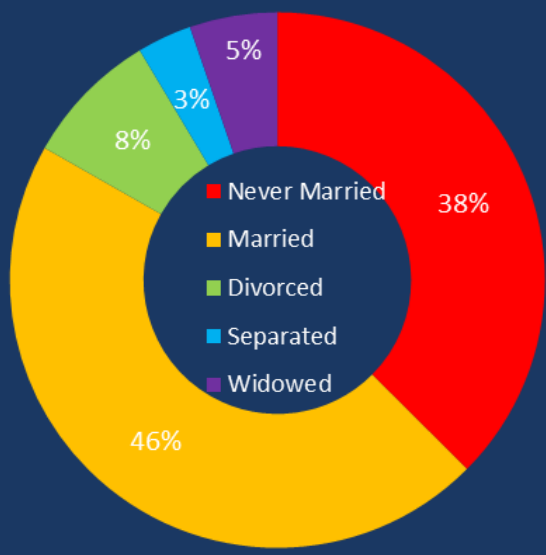

Education

(population over age 25)

71% High School Grad or higher

17% Bachelor's Degree

6% Graduate or Professional

Marital Status

Candidate Strengths

- A Gospel-centered leader who embodies a culture of grace, willing to plant a church soaked with Gospel life.
- A missional posture toward the surrounding community; faithfully, graciously, and courageously exemplifying Christ's presence to the neighborhood.

Support

- Presbytery committed and mobilized for church planting.
- Reach South Texas recognizes the first years of launching a church are an all-encompassing experience for the planter and his family. Each church planter will have a coach for encouragement, wisdom, and strategic counsel.