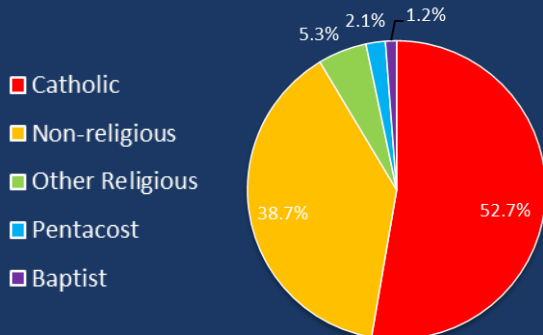

US Average is 254.8 (2020, city-data.com)

Age Demographics

Median age: 30.2

Racial/Ethnic Diversity

Religious Preference

BestPlaces.net, Webb County

Laredo, Texas is the largest and most active port of entry to the United States in the Rio Grande Valley. Laredo has a dominant Hispanic influence with a large middle class and a much larger working class, but many have low incomes and there is considerable poverty or near-poverty conditions.

Laredo is a largely Catholic city that is in need of reformed churches. With over 90% of the people in Laredo identifying "none" or "Catholic" as their religious preference, this area is in great need of the gospel.