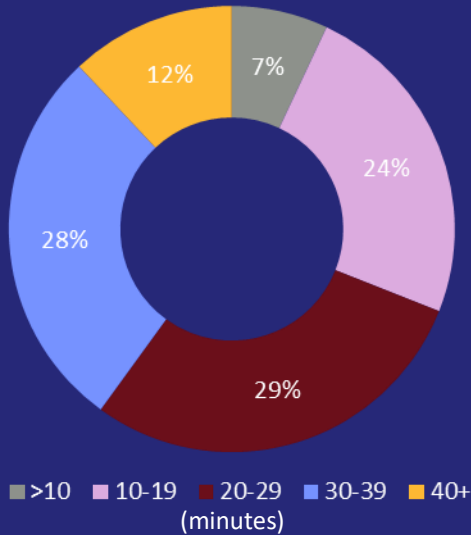

Commute Time to Work