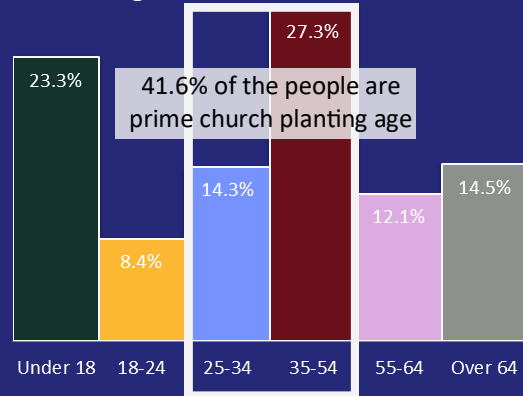

RINGGOLD

Georgia

Presbyterian Church in America

Tennessee Valley Presbytery

Ringgold Statistics

2020 Estimates, ESRI, based on 3-mile Radius

By the Numbers

Population:	12,228
Median household income:	\$63,472
Median home value:	\$172,764
Median Rent:	\$733
Poverty Rate:	9%
Crime Index:	370

US Average is 274 (2018, city-data.com)

Age Demographics

Median age: 39.9

Marital Status

Married	53%
Never Married	27%
Divorced	15%
Widowed	5%

Racial Demographics

Ringgold, Georgia is the county seat of Catoosa County, an area where religious preference statistics reveal that almost 70% of the population identify as “none” when asked their religious preference. This staggering statistic highlights why the Tennessee Valley Presbytery is dedicated to planting a PCA church in Ringgold.