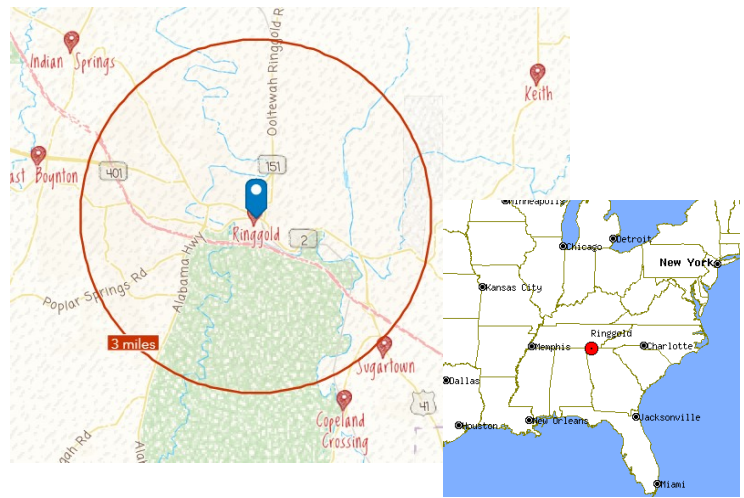

RINGGOLD

Georgia

Presbyterian Church in America

Tennessee Valley Presbytery

Ringgold Statistics

2020 Estimates, ESRI, based on 3-mile Radius

By the Numbers

Population:	12,228
Median household income:	\$63,472
Median home value:	\$172,764
Median Rent:	\$733
Poverty Rate:	9%
Crime Index:	370

US Average is 274 (2018, city-data.com)

Age Demographics

Median age: 39.9

Marital Status

Married	53%
Never Married	27%
Divorced	15%
Widowed	5%

Racial Demographics

Ringgold, Georgia is the county seat of Catoosa County, an area where religious preference statistics reveal that almost 70% of the population identify as “none” when asked their religious preference. This staggering statistic highlights why the Tennessee Valley Presbytery is dedicated to planting a PCA church in Ringgold.

Catoosa County Religious Preferences

2010, city-data.com

Historic Commercial District

Chickamauga Creek

City Hall

Ringgold Highlights

About 25 minutes southeast of Chattanooga.

County seat of Catoosa County.