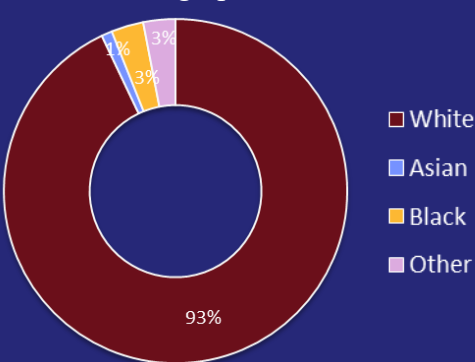

RINGGOLD

Georgia

Presbyterian Church in America

Tennessee Valley Presbytery

Ringgold Statistics

2020 Estimates, ESRI, based on 3-mile Radius

By the Numbers

Population:	12,228
Median household income:	\$63,472
Median home value:	\$172,764
Median Rent:	\$733
Poverty Rate:	9%
Crime Index:	370

US Average is 274 (2018, city-data.com)

Age Demographics

Median age: 39.9

Marital Status

Married	53%
Never Married	27%
Divorced	15%
Widowed	5%

Racial Demographics

Ringgold, Georgia is the county seat of Catoosa County, an area where religious preference statistics reveal that almost 70% of the population identify as “none” when asked their religious preference. This staggering statistic highlights why the Tennessee Valley Presbytery is dedicated to planting a PCA church in Ringgold.

A church planter is needed who is highly relational and prepared to make a long-term commitment to the community.

The Presbytery’s hope is to see a scratch plant in Ringgold that results not only in the growth of the Kingdom in Ringgold, but also in multiplying church planting throughout surrounding communities.

Catoosa County Religious Preferences

2010, city-data.com

Historic Commercial District

Chickamauga Creek

City Hall

Ringgold Highlights

About 25 minutes southeast of Chattanooga.

County seat of Catoosa County.