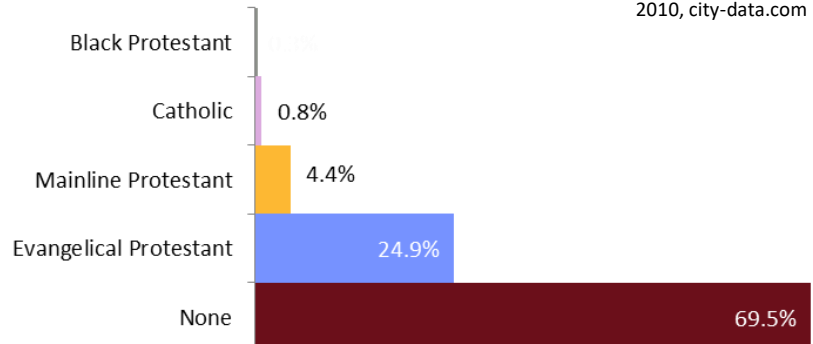

Catoosa County Religious Preferences

2010, city-data.com